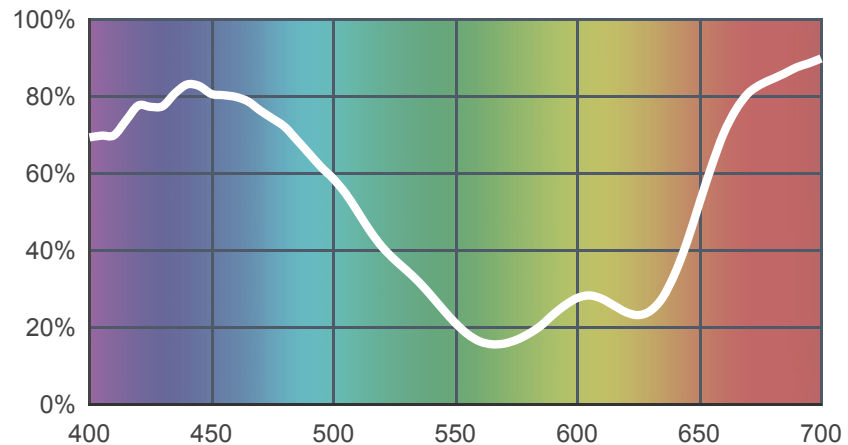

137 Special Lavender

[View on leefilters.com](#) / [Find a Dealer](#)

Good for moonlight and musical / romantic scenes. Enhances skin tones.

	Source C 6774K	Tungsten 3200K
Transmission Y	26.4%	28%
x	0.231	0.348
y	0.175	0.3
Absorption	0.58	0.55

Light transmitted (Y%)
for each colour
wavelength (nm)

Dimming Source Preview

Rolls:

- **1" Core** 7.62m x 1.22m (25' x 48")
- **2" Core** 7.62m x 1.22m (25' x 48")
- **Quick Roll** Length 7.62m (25') x any width between 2.5cm - 1.17m (1" x 48")

Sheets:

- **Full Sheet** 1.22m x 0.53m (48" x 21")
USA: Full Sheets by special order only.
- **Half Sheet** 0.61m x 0.53m (24" x 21")

Pre-Cut Packs:

- Not available in a pack

LEE Filters