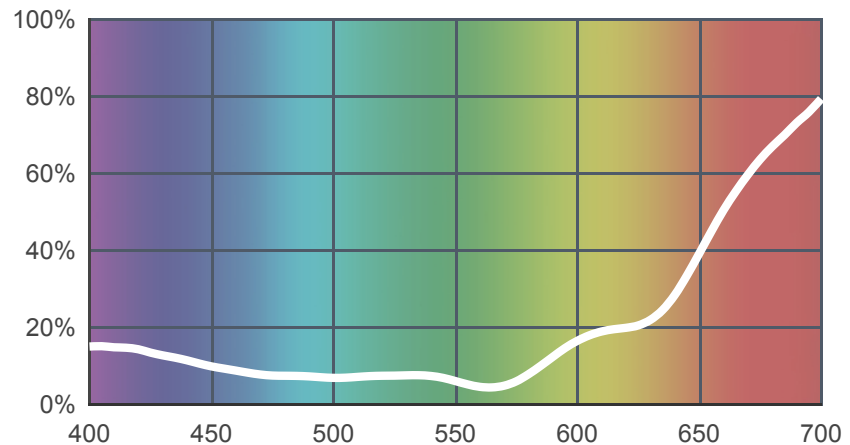

127 Smokey Pink

[View on leefilters.com](#) / [Find a Dealer](#)

Good for cycloramas, set lighting and discos.

	Source C 6774K	Tungsten 3200K
Transmission Y	12%	11.8%
x	0.397	0.53
y	0.265	0.34
Absorption	0.92	0.93

Light transmitted (Y%)
for each colour
wavelength (nm)

Dimming Source Preview

Rolls:

- **1" Core** 7.62m x 1.22m (25' x 48")
- **2" Core** 7.62m x 1.22m (25' x 48")
- **Quick Roll** Length 7.62m (25') x any width between 2.5cm - 1.17m (1" x 48")

Sheets:

- **Full Sheet** 1.22m x 0.53m (48" x 21")
USA: Full Sheets by special order only.
- **Half Sheet** 0.61m x 0.53m (24" x 21")

Pre-Cut Packs:

- **Rock n' Roll Pack 2**

LEE Filters