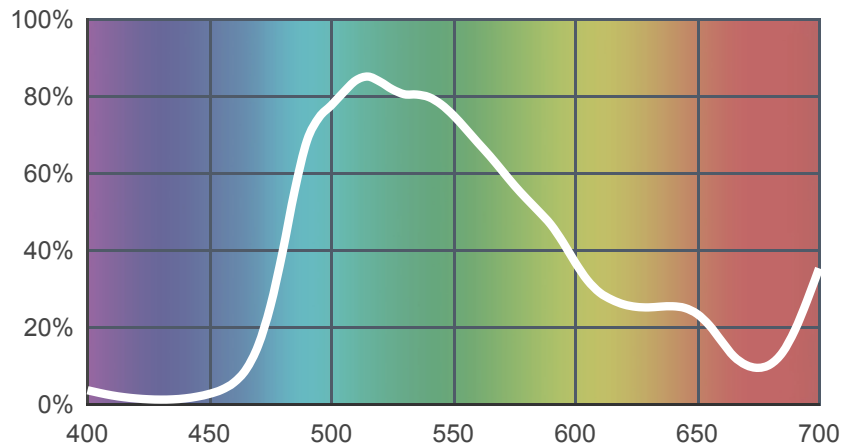

121 LEE Green

[View on leefilters.com](http://leefilters.com) / [Find a Dealer](#)

Good for dense foliage, tropical jungle or woodland effect.

	Source C 6774K	Tungsten 3200K
Transmission Y	64%	58%
x	0.302	0.392
y	0.534	0.53
Absorption	0.19	0.24

Light transmitted (Y%)
for each colour
wavelength (nm)

Dimming Source Preview

Available as a **High Temperature** filter.

Rolls:

- **1" Core** 7.62m x 1.22m (25' x 48")
- **2" Core** 7.62m x 1.22m (25' x 48")
- **High Temperature** 4m x 1.17m (13' x 46")
- **Quick Roll** Length 7.62m (25') x any width between 2.5cm - 1.17m (1" x 48")

Sheets:

- **Full Sheet** 1.22m x 0.53m (48" x 21")
USA: Full Sheets by special order only.
- **Half Sheet** 0.61m x 0.53m (24" x 21")
- **High Temperature** 0.56m x 0.53m (22" x 21")

Pre-Cut Packs:

- Not available in a pack