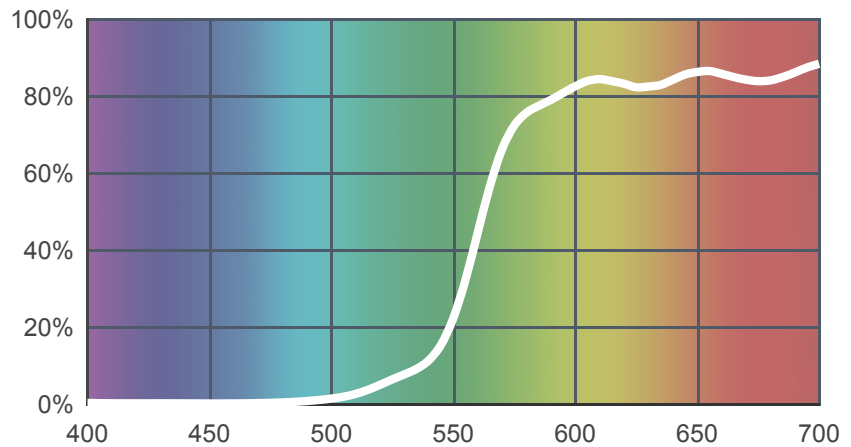

105 Orange

[View on leefilters.com](#) / [Find a Dealer](#)

Good for light entertainment and functions. Creates a good fire effect when used with 106 or 104.

	Source C 6774K	Tungsten 3200K
Transmission Y	41.3%	50%
x	0.563	0.59
y	0.428	0.406
Absorption	0.38	0.3

Light transmitted (Y%)
for each colour
wavelength (nm)

Dimming Source Preview

Created by **Declan Randall** as a part of The Designer Series.

Rolls:

- **1" Core** 7.62m x 1.22m (25' x 48")
- **2" Core** 7.62m x 1.22m (25' x 48")
- **Quick Roll** Length 7.62m (25') x any width between 2.5cm - 1.17m (1" x 48")

Sheets:

- **Full Sheet** 1.22m x 0.53m (48" x 21")
USA: Full Sheets by special order only.
- **Half Sheet** 0.61m x 0.53m (24" x 21")

Pre-Cut Packs:

- **DJ Pack 2**
- **Saturates Pack**