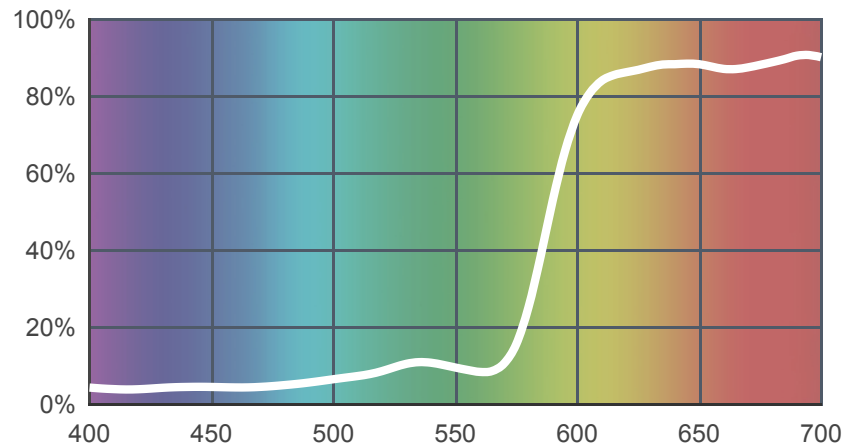

# 025 Sunset Red

[View on leefilters.com](http://leefilters.com) / [Find a Dealer](#)

A good warm stage wash, TV studio wash or sunset effect.

	Source C 6774K	Tungsten 3200K
Transmission Y	26.4%	34.2%
x	0.566	0.62
y	0.359	0.354
Absorption	0.58	0.47

Light transmitted (Y%)  
for each colour  
wavelength (nm)

### Rolls:

- **1" Core** 7.62m x 1.22m (25' x 48")
- **2" Core** 7.62m x 1.22m (25' x 48")
- **Quick Roll** Length 7.62m (25') x any width between 2.5cm - 1.17m (1" x 48")

### Sheets:

- **Full Sheet** 1.22m x 0.53m (48" x 21")  
USA: Full Sheets by special order only.
- **Half Sheet** 0.61m x 0.53m (24" x 21")