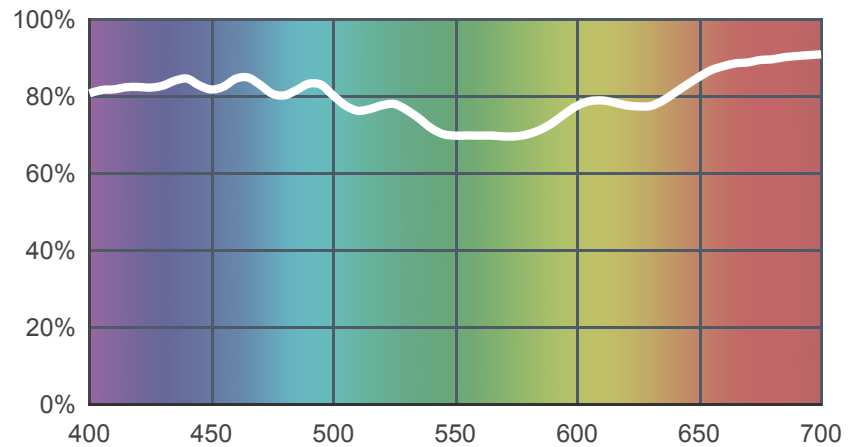

003 Lavender Tint

[View on leefilters.com](#) / [Find a Dealer](#)

Subtle cool wash for stage and studio lighting.

	Source C 6774K	Tungsten 3200K
Transmission Y	75.7%	75%
x	0.303	0.422
y	0.3	0.387
Absorption	0.12	0.12

Light transmitted (Y%)
for each colour
wavelength (nm)

Dimming Source Preview

Created by **Declan Randall** as a part of The Designer Series.

Rolls:

- **1" Core** 7.62m x 1.22m (25' x 48")
- **2" Core** 7.62m x 1.22m (25' x 48")
- **Quick Roll** Length 7.62m (25') x any width between 2.5cm - 1.17m (1" x 48")

Sheets:

- **Full Sheet** 1.22m x 0.53m (48" x 21")
USA: Full Sheets by special order only.
- **Half Sheet** 0.61m x 0.53m (24" x 21")

Pre-Cut Packs:

- **Light Tint Pack**