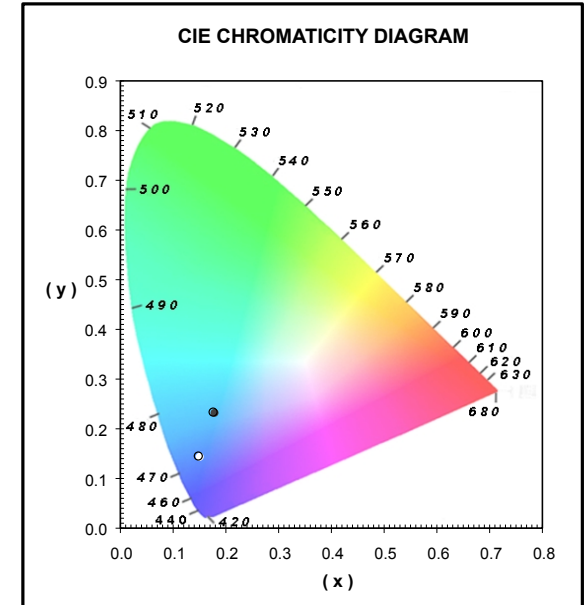

SWATCHBOOK: GamColor
COLOR FILTER: 835 Aztec Blue
DESCRIPTION: Color Effects Lighting Filter.
TRANSMISSION = Y 8% or stop loss
MIRE D SHIFT = Not Applicable.
CC EQUIVALENT = Not Applicable.

COLORIMETRIC DATA

OBSERVER: CIE 1964 10°
SOURCE:

- 'A' (tungsten)
- 'D65' (daylight)

R: 0
G: 86.38
B: 209.8

HUNTER LAB SOURCE A	
L*	33.545
A*	-26.066
B*	-79.381

HUNTER LAB SOURCE D65	
L*	42.58511
A*	5.980063
B*	-66.21012

CIE 1964 10° SOURCE A	
Y	7.791
(x)	0.176
(y)	0.234

CIE 1964 10° SOURCE D65	
Y	12.882
(x)	0.148
(y)	0.145

nm.	360	380	400	420	440	460	480	500	520	540	560	580	600	620	640	660	680	700	720	740
trans %	NA	60	71	70	64	56	48	35	19	8	3	1	1	1	0	3	31	69	81	85

MATERIAL SPECIFICATIONS: