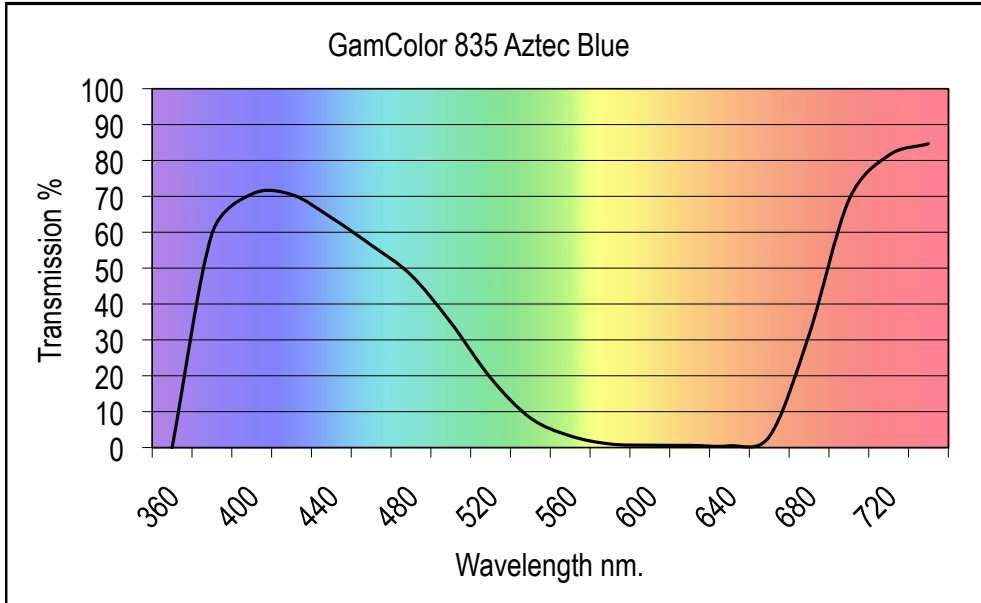

SWATCHBOOK: GamColor
COLOR FILTER: 835 Aztec Blue
DESCRIPTION: Color Effects Lighting Filter.
TRANSMISSION = Y 8% or stop loss
MIRE D SHIFT = Not Applicable.
CC EQUIVALENT = Not Applicable.

COLORIMETRIC DATA

OBSERVER: CIE 1964 10°
SOURCE:

- 'A' (tungsten)
- 'D65' (daylight)

R: 0
G: 86.38
B: 209.8

HUNTER LAB SOURCE A	
L*	33.545
A*	-26.066
B*	-79.381

HUNTER LAB SOURCE D65	
L*	42.58511
A*	5.980063
B*	-66.21012

CIE 1964 10° SOURCE A	
Y	7.791
(x)	0.176
(y)	0.234

CIE 1964 10° SOURCE D65	
Y	12.882
(x)	0.148
(y)	0.145

nm.	360	380	400	420	440	460	480	500	520	540	560	580	600	620	640	660	680	700	720	740
trans %	NA	60	71	70	64	56	48	35	19	8	3	1	1	1	0	3	31	69	81	85

MATERIAL SPECIFICATIONS:

General Description: Deep-Dyed Polyester
Substrate: Polyester
Thickness: 2.0 mil (.002" or 50 micron)

Manufactured in: U.S.A.

AVAILABLE SIZES:

- √ 20 in. x 24 in. sheets (50cm x 60cm)
 - √ 21 in. x 24 in. sheets (53 x 60cm)
 - √ 24 in. x 25 ft. rolls (60cm x 7.62m)
 - √ 24 in. x 50 ft. (60cm x 15.24m)
 - √ 24 in. x 198 in. (60cm x 5m)
 - √ 48 in. x 25 ft. rolls (121cm x 7.62m)
 - √ 60 in. x 20 ft. rolls (152.4cm x 6.10m)
- Consult Rosco