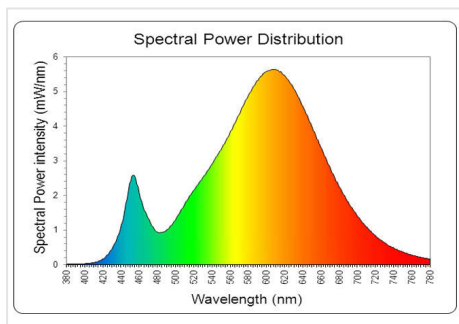

Spectral distribution