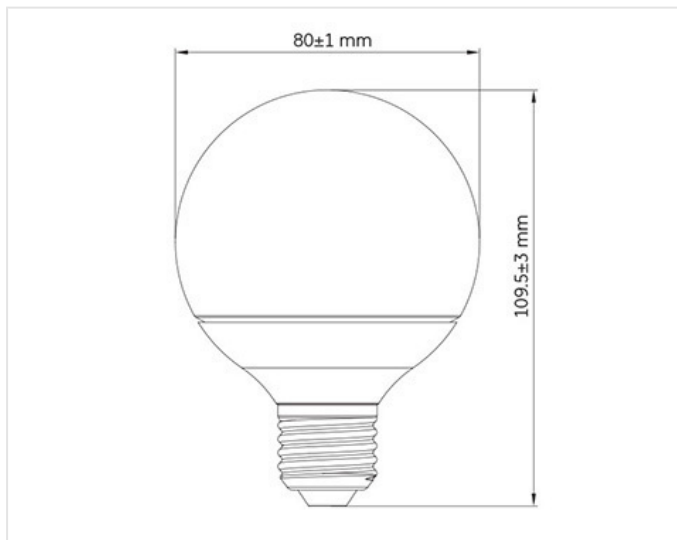

Technical drawing