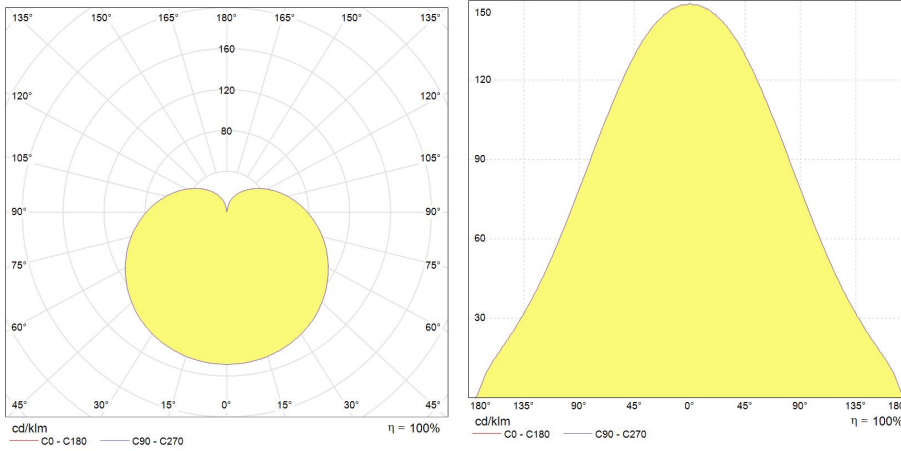

Photometric Data