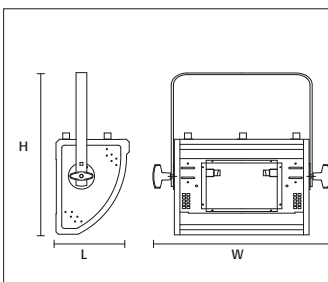

SUPPLIED WITH:

- Color frame
- Safety screen
- R7-s lampholder
- 1.5 m. Power supply cable

PHOTOMETRIC DATA

With lamp FDG 1000W 230V

CYC LITE FOCUSING 53-80 GROUND(UP) & SKY (DOWN)

L	480mm. (18.90") 400mm. (11.80")
W	400mm. (15.75") 300mm. (11.80")
H	220mm. (8.66") 220mm. (8.66")
kg	5.9Kg. (13.00Lbs.) 6.4Kg. (14.11Lbs.)
mm	400x350x500mm. (15.75"x13.78"x19.70") 350x350x500mm. (13.78"x13.78"x19.70")

CYC LITE FOCUSING 53-90 GROUND(UP) & SKY (DOWN)

L	480mm. (18.90") 300mm. (11.80")
W	400mm. (15.72") 350mm. (13.78")
H	220mm. (8.66") 220mm. (8.66")
kg	6.6Kg. (14.55Lbs.) 7.2Kg. (15.87Lbs.)
mm	450x350x500mm. (17.92"x13.78"x19.70") 350x350x500mm. (13.78"x13.78"x19.70")