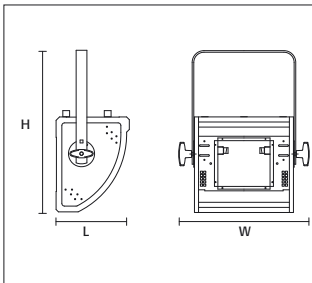

The housing can be locked in straight and curved groundrow units or hanged from grids using different designed yokes.

Adjustable lampholders allow to accept several lamps type.

- Moving reflector for focusing and even light distribution.
- Control knob for adjusting and locking reflector position.
- Straight and curved Groundrow using multiple units.
- Hanging (Sky) configurations: 1, 2, 3, or 4 lamps.
- Pole Operated yokes for Sky version.
- Model 53-80 accept lamps 118mm
- Model 53-90 accept lamps 167 and 189mm.

SUPPLIED WITH:

- Color frame
- Safety screen
- R7-s lampholder
- 1.5 m. Power supply cable

PHOTOMETRIC DATA

With lamp FDG 1000W 230V

CYC LITE FOCUSING 53-80 GROUND(UP) & SKY (DOWN)

L	480mm. (18.90") 400mm. (11.80")
W	400mm. (15.75") 300mm. (11.80")
H	220mm. (8.66") 220mm. (8.66")
kg	5.9Kg. (13.00Lbs.) 6.4Kg. (14.11Lbs.)
mm	400x350x500mm. (15.75"x13.78"x19.70") 350x350x500mm. (13.78"x13.78"x19.70")

CYC LITE FOCUSING 53-90 GROUND(UP) & SKY (DOWN)

L	480mm. (18.90") 300mm. (11.80")
W	400mm. (15.72") 350mm. (13.78")
H	220mm. (8.66") 220mm. (8.66")
kg	6.6Kg. (14.55Lbs.) 7.2Kg. (15.87Lbs.)
mm	450x350x500mm. (17.92"x13.78"x19.70") 350x350x500mm. (13.78"x13.78"x19.70")