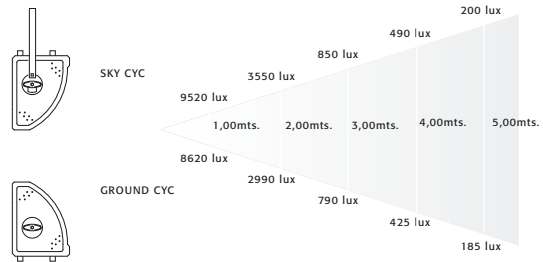

CYCLORAMA LIGHTING

CYC LITE FOCUSING

Model 53-80 / Lamp 118mm | Model 53-90 / Lamp 167 & 189mm

SKY CYC 4 LAMPS

Pole Operated version

Straight & Curved Groundrow

Cyclorama floodlight with wide asymmetric distribution and moving reflector for getting several angles. Provide even coverage of cycloramas and backdrops. A knob is located on the rear of the housing for adjusting and locking the reflector into the position. For using as Ground Cyc and Sky Cyc allow multiple mounting configurations.

The housing can be locked in straight and curved groundrow units or hanged from grids using different designed yokes.

Adjustable lampholders allow to accept several lamps type.

- Moving reflector for focusing and even light distribution.
- Control knob for adjusting and locking reflector position.
- Straight and curved Groundrow using multiple units.
- Hanging (Sky) configurations: 1, 2, 3, or 4 lamps.
- Pole Operated yokes for Sky version.
- Model 53-80 accept lamps 118mm
- Model 53-90 accept lamps 167 and 189mm.

SUPPLIED WITH:

- Color frame
- Safety screen
- R7-s lampholder
- 1.5 m. Power supply cable

PHOTOMETRIC DATA

With lamp FDG 1000W 230V

CYC LITE FOCUSING 53-80 GROUND(UP) & SKY (DOWN)

L	480mm. (18.90") 400mm. (11.80")
W	400mm. (15.75") 300mm. (11.80")
H	220mm. (8.66") 220mm. (8.66")
kg	5.9Kg. (13.00Lbs.) 6.4Kg. (14.11Lbs.)
mm	400x350x500mm. (15.75"x13.78"x19.70") 350x350x500mm. (13.78"x13.78"x19.70")

CYC LITE FOCUSING 53-90 GROUND(UP) & SKY (DOWN)

L	480mm. (18.90") 300mm. (11.80")
W	400mm. (15.72") 350mm. (13.78")
H	220mm. (8.66") 220mm. (8.66")
kg	6.6Kg. (14.55Lbs.) 7.2Kg. (15.87Lbs.)
mm	450x350x500mm. (17.92"x13.78"x19.70") 350x350x500mm. (13.78"x13.78"x19.70")