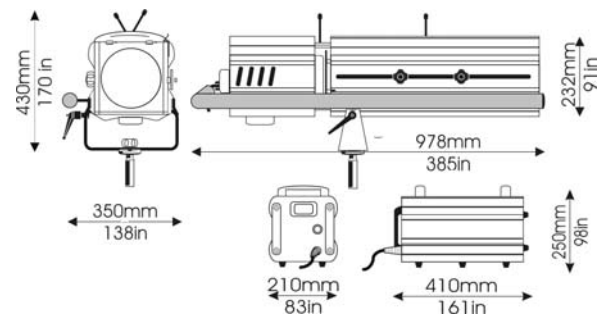

Lamp types

575W 6000K	Philips MSD 575 GX9.5 3.000 hrs
575W 7200K	Philips MSR 575/2 GX9.5 1.000 hrs

LDR recommends Philips lamps

Accessories

Lamps	see above		
Colour frame	20100106	Colour frame + runners	20109106
Spare iris diaphragm	20100707	Gobo holder, A/B size	20100807
Black tripod	20102401	Chrome plated tripod	20102402
5-colour colour changer	20105106	Spare spigot ø28mm	20102200
Stirrup-kit for suspension	20102900		
Xpress-Follow, scroller kit	20657180 scroller/Colour Commandet/cable		
Flight case with braking wheels	20107080 for f.spot/ballast/col.chang./tripod		

Photometric data

Narrow focus		575 MSR								
Beam dia.	1.47	1.68	1.89	2.10	2.31	2.52	2.73	2.93	3.14m	
Beam dia.	4.82	5.51	6.20	6.89	7.58	8.27	8.96	9.61	10.30ft	
lux	2908	2227	1759	1425	1178	990	843	727	633	
Distance	46	52	59	66	62	79	85	92	98 ft	
Distance	14	16	18	20	22	24	26	28	30 m	

Wide focus

Beam dia.	2.63	3.16	3.69	4.21	4.74	5.27	5.79	6.32	6.85m
Beam dia.	8.63	10.37	12.11	13.81	15.55	17.29	19.00	20.73	22.47 ft
lux	1363	946	695	532	421	341	282	237	202
Distance	46	52	59	66	72	79	85	92	98 ft
Distance	10	12	14	16	18	20	22	24	26 m

LUCI DELLA RIBALTA PROFESSIONAL LIGHTING PRODUCTS

Canto® 575msd/msr MK2

120V 60Hz

discharge followspot

part number : 11577180

This medium-throw discharge followspot for either MSD or MSR 575 lamp has been completely re-engineered to offer the market an even wider and better set of features. A large, user-friendly side handle, new mechanics on the mechanical dimmer and a number of "invisible" new features add to the existing specifications which have made Canto a world-wide success.

Also included are an external ballast, iris, mechanical dimmer, spigot and 2m mains cable. Colour frame and a 5-colour colour changer are available as an optional extra.

Luci della Ribalta srl
Via Berna 14
46042 Castel Goffredo (MN), Italy
tel: +39 0376 771777
fax: +39 0376 772140
www.ldr.it info@ldr.it

Issue: ap ©2006. LDR reserves the right to alter present specifications without prior notice.