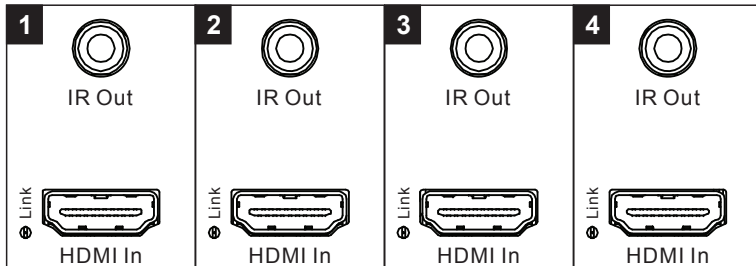

BLUSTREAM
CONTRACTOR SERIES

4x4 4K HDBaseT™ Matrix - HDCP 2.2

C44-KIT