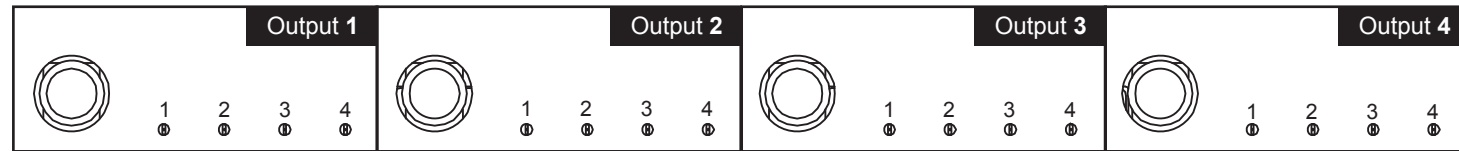

BLUSTREAM
CONTRACTOR SERIES

4x4 4K HDBaseT™ Matrix - HDCP 2.2

C44-KIT