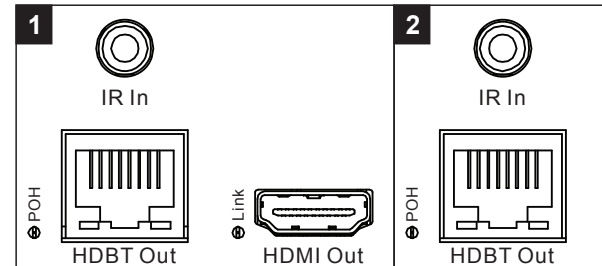

BLUSTREAM
CONTRACTOR SERIES

4x4 4K HDBaseT™ Matrix - HDCP 2.2

C44-KIT