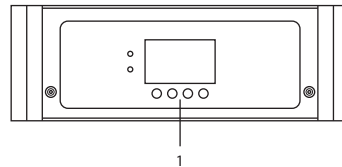

Control

Menu control via TFT display with 4 buttons	In/Link	XLR 5 pin	
Control	DMX512, manual, sound	DMX mode	15/17 channels
Movement	Continuous pan and tilt		

Optical

Beam angle	80°
Light output RGBW	1450 lux @ 1m 430 lux @ 3m 191 lux @ 5m 105 lux @ 7m
Light output @ full	5240 lux @ 1m 1330 lux @ 2m 464 lux @ 3m 356 lux @ 4m 242 lux @ 5m
Colours	Red, blue, green & white
Strobe	0-20 Hz
Optic lens	96 mm

- 1 TFT display & menu control button
- 2 DMX input
- 3 DMX output
- 4 Power input
- 5 Power output

Accessories

Included
1x Powercable
1x Omega bracket

Environmental

Max. housing temperature	130° C
Cooling	Forced air cooling
IP rating	IP20