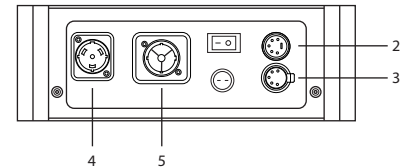

Control

Menu control via TFT display with 4 buttons	In/Link	XLR 5 pin	
Control	DMX512, manual, sound	DMX mode	15/17 channels
Movement	Continuous pan and tilt		

Optical

Beam angle	80°
Light output RGBW	1450 lux @ 1m 430 lux @ 3m 191 lux @ 5m 105 lux @ 7m
Light output @ full	5240 lux @ 1m 1330 lux @ 2m 464 lux @ 3m 356 lux @ 4m 242 lux @ 5m
Colours	Red, blue, green & white
Strobe	0-20 Hz
Optic lens	96 mm

Photometrics Diagram

Electrical

Fixture rated power	150W	Input power	100 - 240V ~ 50/60Hz - Auto switching power supply
LED engine	100W RGBW COB LED	In/Link	PowerCON TRUE1 - max link current 10A

Connectivity

- 1 TFT display & menu control button
- 2 DMX input
- 3 DMX output
- 4 Power input
- 5 Power output

Accessories

Included
1x Powercable
1x Omega bracket

Environmental

Max. housing temperature	130° C
Cooling	Forced air cooling
IP rating	IP20