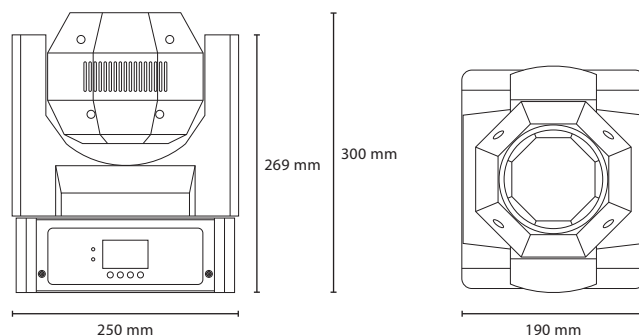

100W LED RGBW Wash Light

The **B Three** is the most powerful wash fixture of its size and weight in the world. It features a 100W RGBW COB LED chip and is pushed through a high quality upgraded 80° - 96 mm lens. It is compact and lightweight fixture with an incredible fast continuous pan and tilt movement. Its soft rubber coated finish does not generate reflections ■

Physical

Dimensions (WxHxD)	250 x 300 x 190 mm
Packaging dimensions (WxHxD)	260 x 360 x 250 mm
Outer carton dimensions (2 pcs)	530 x 380 x 530 mm
Nett weight	4,6 kg
Gross weight (1 pc)	5,2 kg
Gross weight (4 pcs)	22 kg

Mounting options

Hanging	1 omega bracket with 2x 1/4 turn quick-lock fasteners
Standing	4x rubber feet
2nd suspension / safety wire	1x eye on the bottom of the fixture to pass a safety wire or carabiner

Control

Menu control via TFT display with 4 buttons	In/Link	XLR 5 pin	
Control	DMX512, manual, sound	DMX mode	15/17 channels
Movement	Continuous pan and tilt		

Optical

Beam angle	80°
Light output RGBW	1450 lux @ 1m 430 lux @ 3m 191 lux @ 5m 105 lux @ 7m
Light output @ full	5240 lux @ 1m 1330 lux @ 2m 464 lux @ 3m 356 lux @ 4m 242 lux @ 5m
Colours	Red, blue, green & white
Strobe	0-20 Hz
Optic lens	96 mm