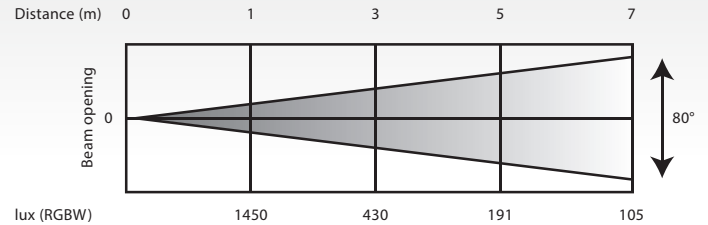

Optical

Beam angle	80°
Light output RGBW	1450 lux @ 1m 430 lux @ 3m 191 lux @ 5m 105 lux @ 7m
Light output @ full	5240 lux @ 1m 1330 lux @ 2m 464 lux @ 3m 356 lux @ 4m 242 lux @ 5m
Colours	Red, blue, green & white
Strobe	0-20 Hz
Optic lens	96 mm

Photometrics Diagram

Electrical

Fixture rated power	150W	Input power	100 - 240V ~ 50/60Hz - Auto switching power supply
LED engine	100W RGBW COB LED	In/Link	PowerCON TRUE1 - max link current 10A