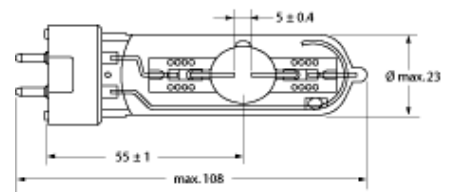

Directions for use

- Burning position: universal
- Restrike after 10 minutes
- Only use in closed fixtures
- Can be operated on an electronic power supply or on a magnetic ballast

Product Attributes

Item description	BA 250/2 SE D 8.5
Ordering Code	0023998
EAN code	5410288239989
Packing Quantity	10
Watt. (W)	250
Volt. (V)	95
Cap	GY9.5
Max. Over. Length (mm)	108
Diameter (mm)	23
Light output (lm)	18000
Average life (hours)	3000
Current (A)	3
Repl. Time	2300
Colour Temp (K)	8500
CRI	2B
Arc Gap	5

Product Image

Line Drawing

Lamp Cap

GY9.5

Burning Position