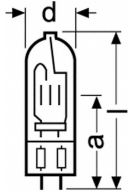

Product Details

64661 300W 225V G6,35 FS1

Product description: 64661 300W 225V G6,35 FS1 ¹⁾
EAN/ Product : 4050300006871
Quantity: Folding carton box (FS) contains 1 Piece (PC)

You can find this product in the eCatalog:
<http://catalog.myosram.com?language=EN&country=&it_p=4050300006871>

General Description				
Base	GX6.35			
LIF	A1/249			
Technical - Electrical Data				
Rated wattage in Watts	300 W			
Voltage in Volts	230 V			
Technical - Light Technical Data				
Illuminated area in mm	11 * 8 mm			
Luminous output in lumen	7500 lm			
Technical - Geometries				
Diameter in mm	20 mm			
Distance a / LCL in mm	40 mm			
Filament height in mm	8 mm			
Filament width in mm	11 mm			
Length over all (LOL)	63.5 mm			
Technical - Life				
Average lamp life in hours	50 h			
Applications				
Operating position	s 90			
Packaging units				
EAN	Packaging type and content	Dimensions in h x w x l	Gross weight	Volume
4050300006871	Folding carton box contains 1 Piece	0,000 x 0,000 x 0,000	0,000 (0,000)	0,000
4050300217123	Shipping carton box contains 25 Piece	170,000 mm x 220,000 mm x 220,000 mm	0,820 kg (0,575 kg)	8,228 Cubic dec.

¹⁾ With monoplane filament