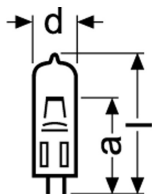

Product Details

64602 50W 12V G6,35 FS1

Product description: 64602 50W 12V G6,35 FS1
 EAN/ Product : 4050300281216
 Quantity: Folding carton box (FS) contains 1 Piece (PC)

You can find this product in the eCatalog:
http://catalog.myosram.com?language=EN&country=&it_p=4050300281216

General Description	
Base	G6.35
LIF	M/134

Technical - Electrical Data	
Rated wattage in Watts	50 W
Voltage in Volts	12 V

Technical - Light Technical Data	
Illuminated area in mm	3 * 3 mm
Luminous output in lumen	1000 lm

Technical - Geometries	
Diameter in mm	11.5 mm
Distance a / LCL in mm	30 mm
Length over all (LOL)	44 mm

Technical - Life	
Average lamp life in hours	1100 h

Applications	
Operating position	s 90

Packaging units				
EAN	Packaging type and content	Dimensions in h x w x l	Gross weight	Volume
4050300281216	Folding carton box contains 1 Piece	0,000 x 0,000 x 0,000	0,000 (0,000)	0,000
4050300281230	Shipping carton box contains 100 Piece	365,000 mm x 113,000 mm x 127,000 mm	0,700 kg (0,600 kg)	5,238 Cubic dec.
4050300281223	Bundle contains 5 Piece	0,000 x 0,000 x 0,000	0,000 (0,000)	0,000